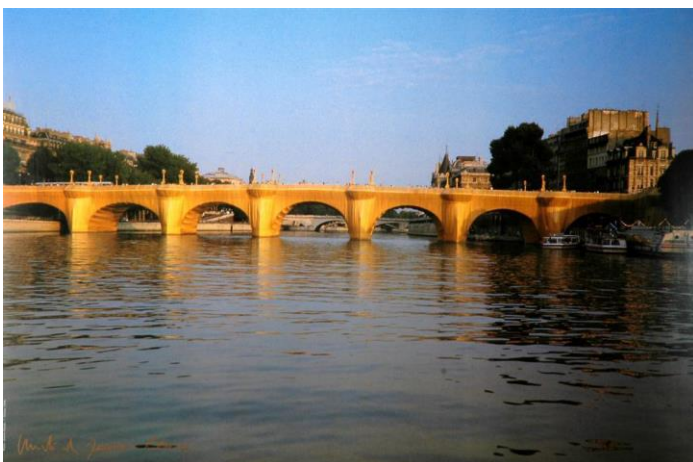

Christo and Jeanne Claude
Wrapped Vestibuel, 1990
Photographed by Wolfgang Volz
on Photoprint paper
signed by Christo and Jeanne Claude
66 x 65,5 cm
edition of 300
CHF 350.-

Christo and Jeanne Claude
The Pont Neuf wrapped Paris 1975
Photographed by Wolfgang Volz on
Photoprint paper
hand signed by
Christo and Jeanne Claude
84 x 63 cm
Edition of 300
CHF 380.-